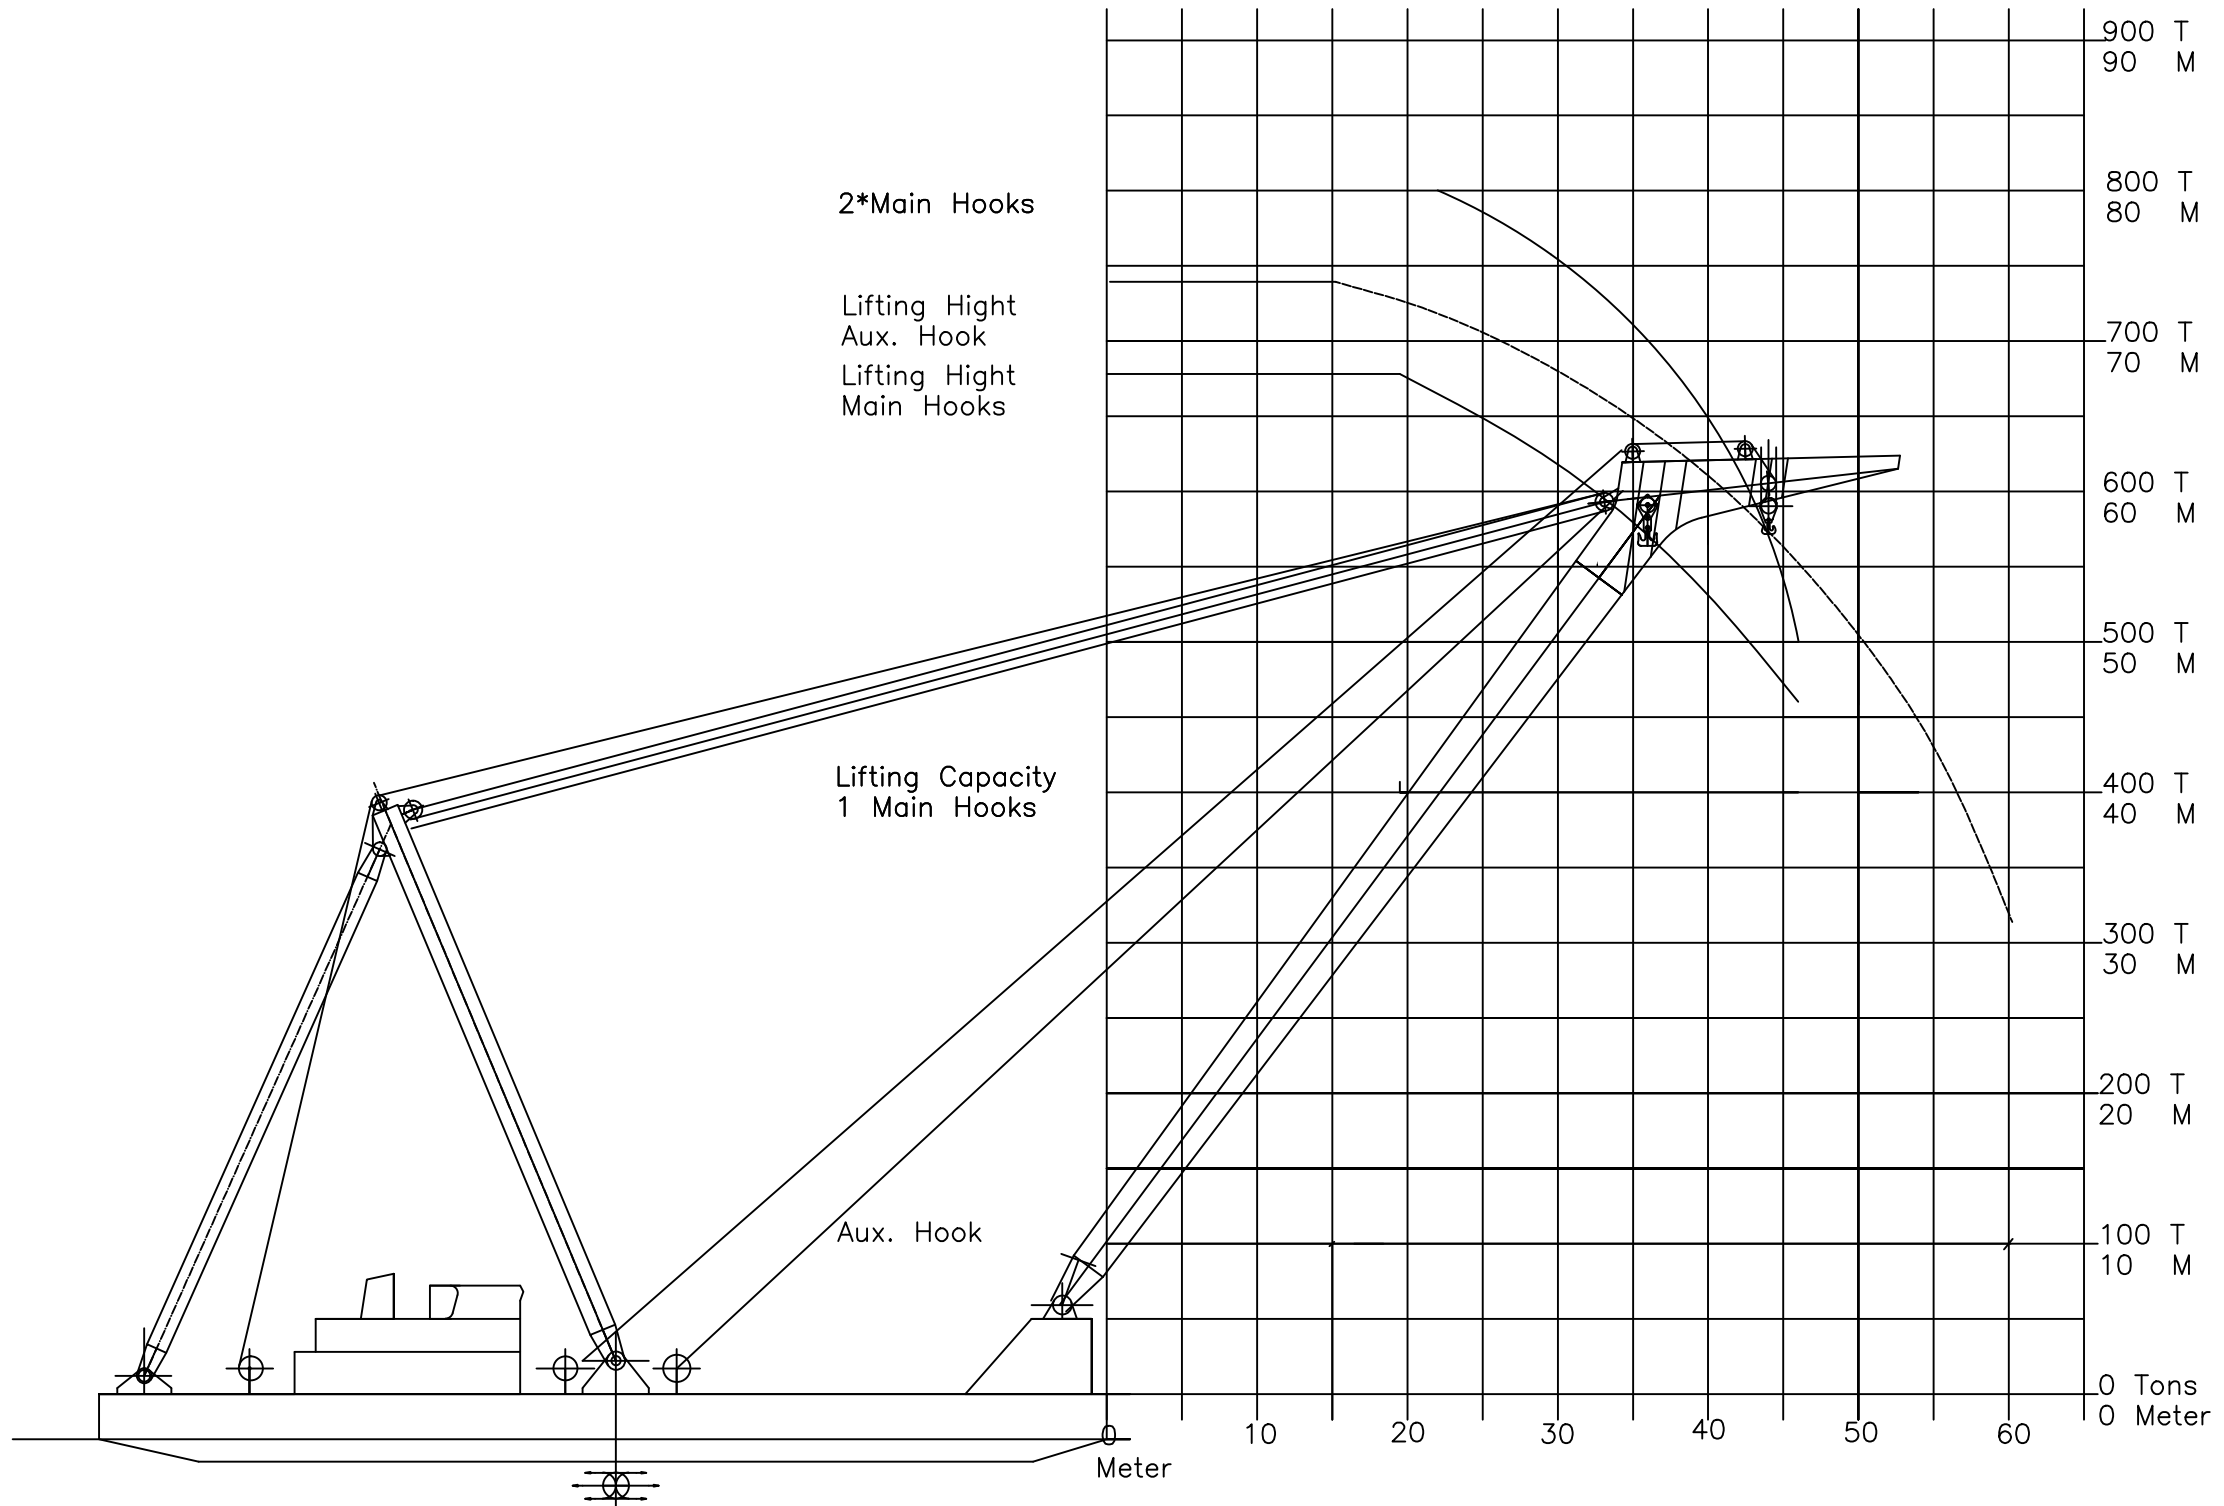

4

3

2

1

C

C

B

B

A

A

<p>DANSK BJERGNING OG BUGSERING DANISH SALVAGE AND TOWING COMPANY</p>	BORNEOVEJ 28 DK-8000 ÅRHUS C TEL: +45 87 308400 FAX: +45 87308410 E-MAIL: dbb@dbbsalvage.dk	
	OWNER-YARD-SHIP'S NAME: <p style="text-align: center;">SAMSON</p>	DRAWN. 02.11.2012 APPROV.
SUBJECT: Seagoing Floating Sheerlegs Lift Capacity : 800 Tonnes Lifting Diagram	DRAWING NUMBER:	
THIS IS A CAD DRAWING AND SHOULD NOT BE CORRECTED BY HAND.		

4

3

2

1