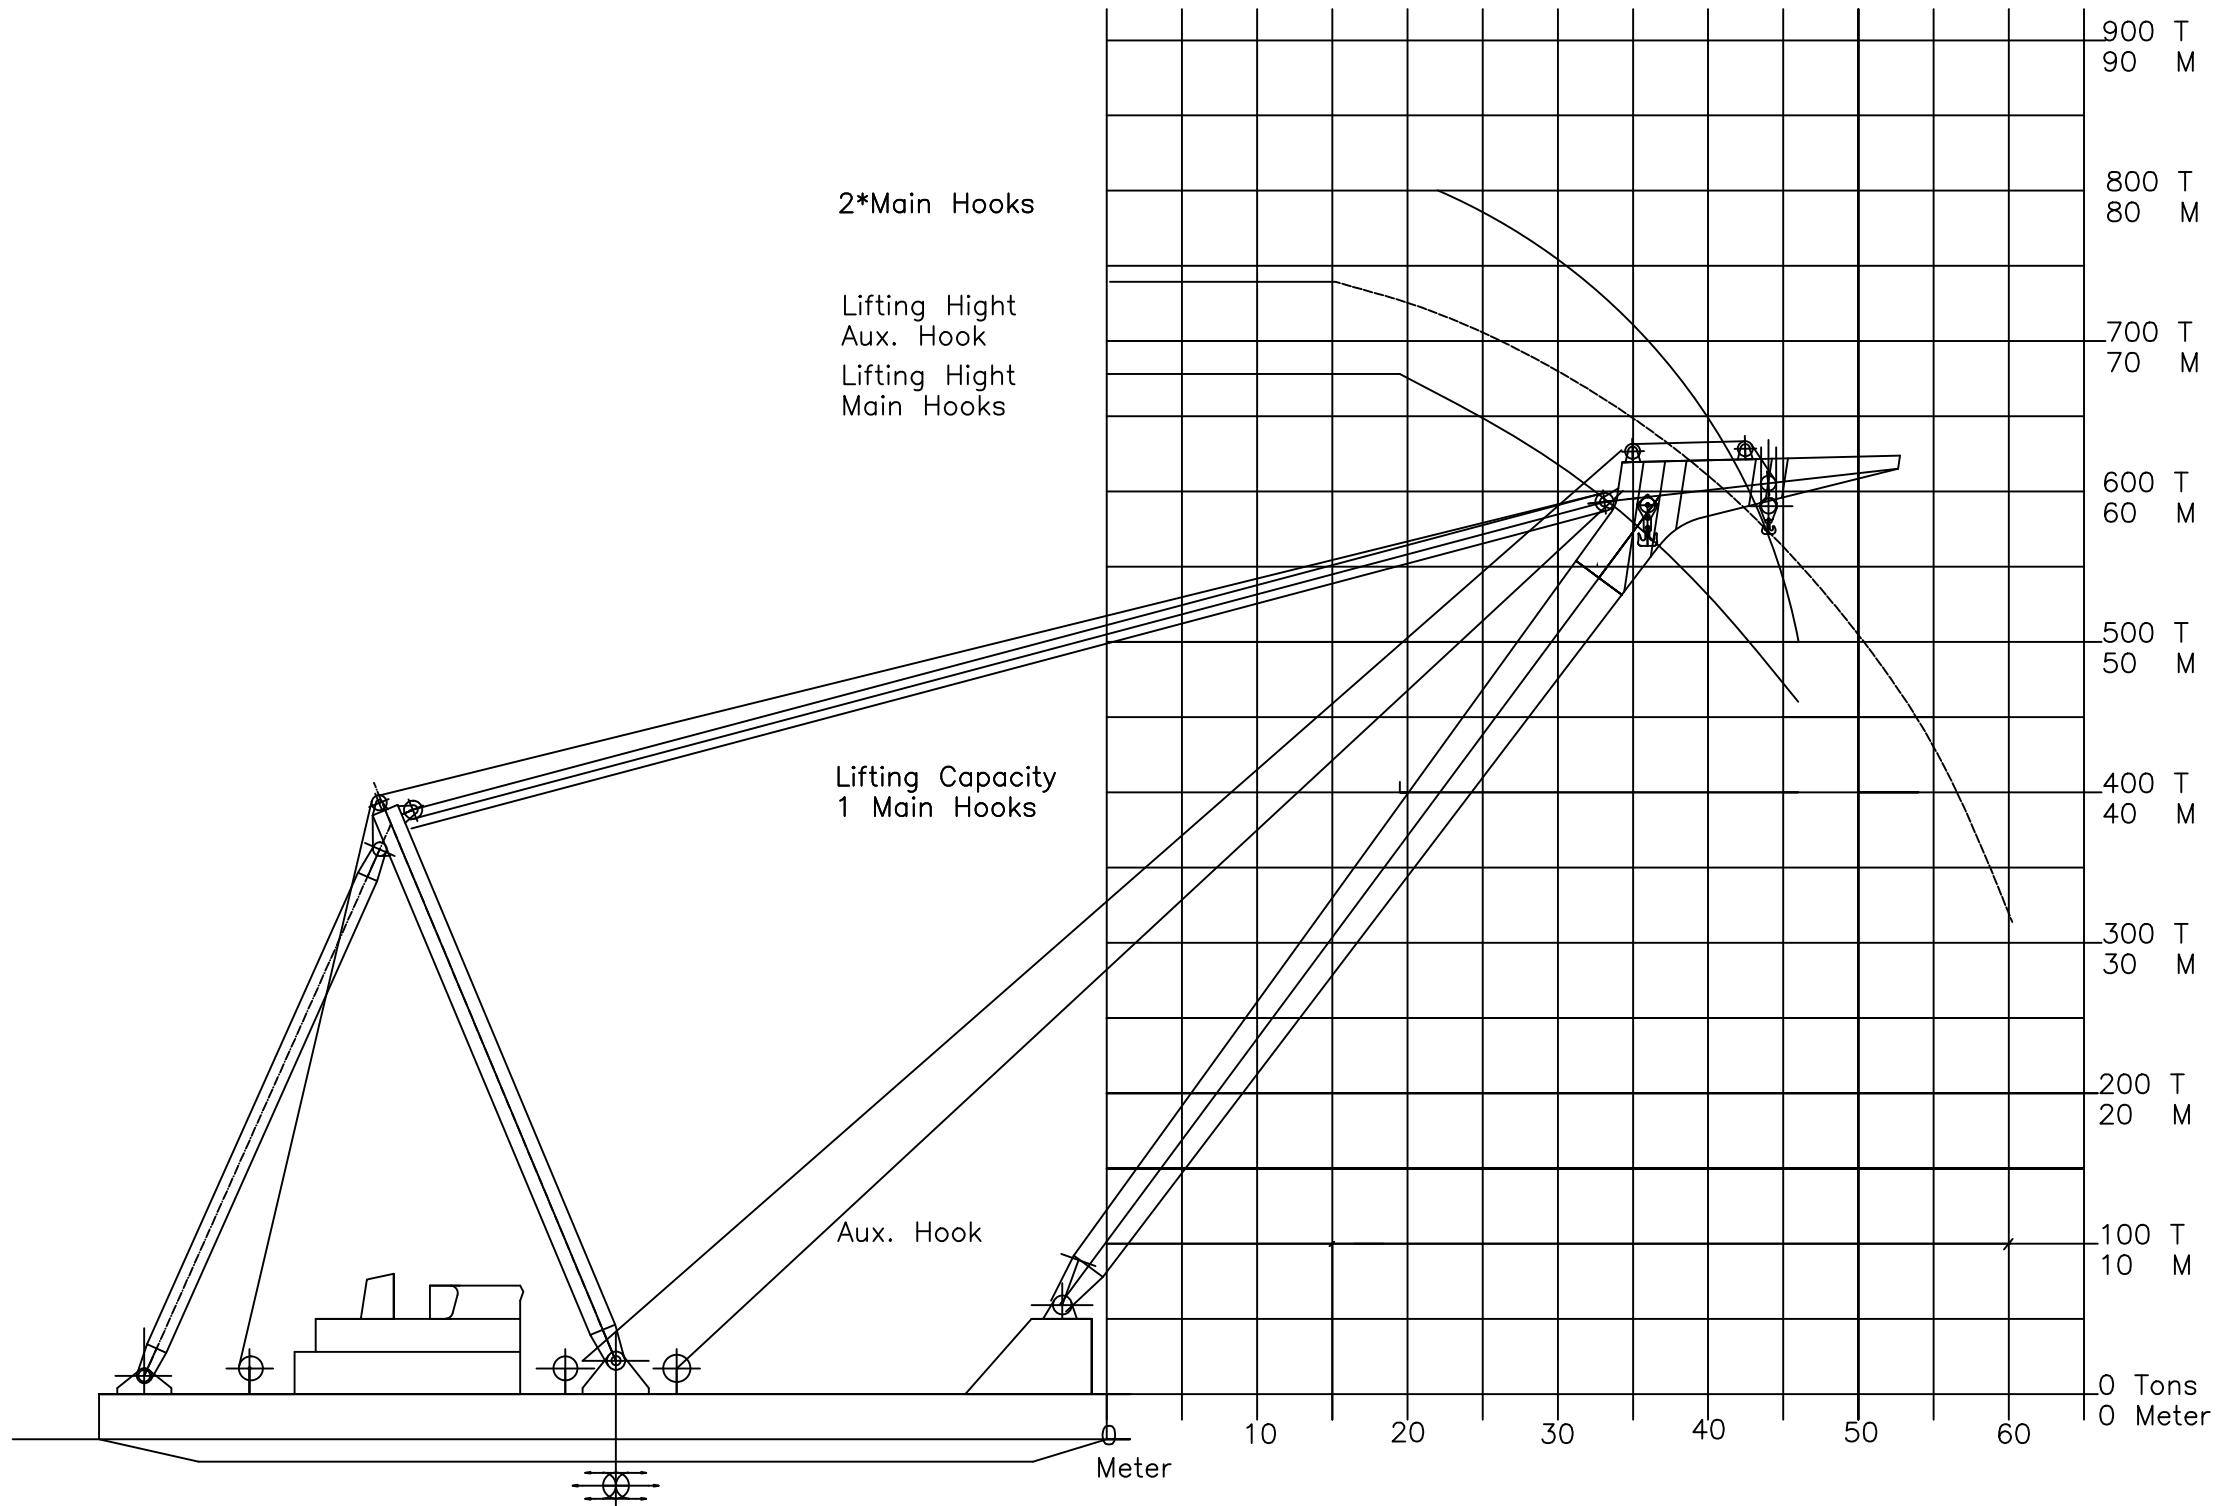

4

3

2

1

C

C

B

B

A

A

<p>DANSK BJERGNING OG BUGSERING DANISH SALVAGE AND TOWING COMPANY</p>	BORNEOVEJ 28 DK-8000 ÅRHUS C TEL: +45 87 308400 FAX: +45 87308410 E-MAIL: dbb@dbbsalvage.dk	
	OWNER-YARD-SHIP'S NAME: <p style="text-align: center;">SAMSON</p>	DRAWN. 02.11.2012 APPROV.
SUBJECT: Seagoing Floating Sheerlegs Lift Capacity : 800 Tonnes Lifting Diagram		DRAWING NUMBER: THIS IS A CAD DRAWING AND SHOULD NOT BE CORRECTED BY HAND.

4

3

2

1